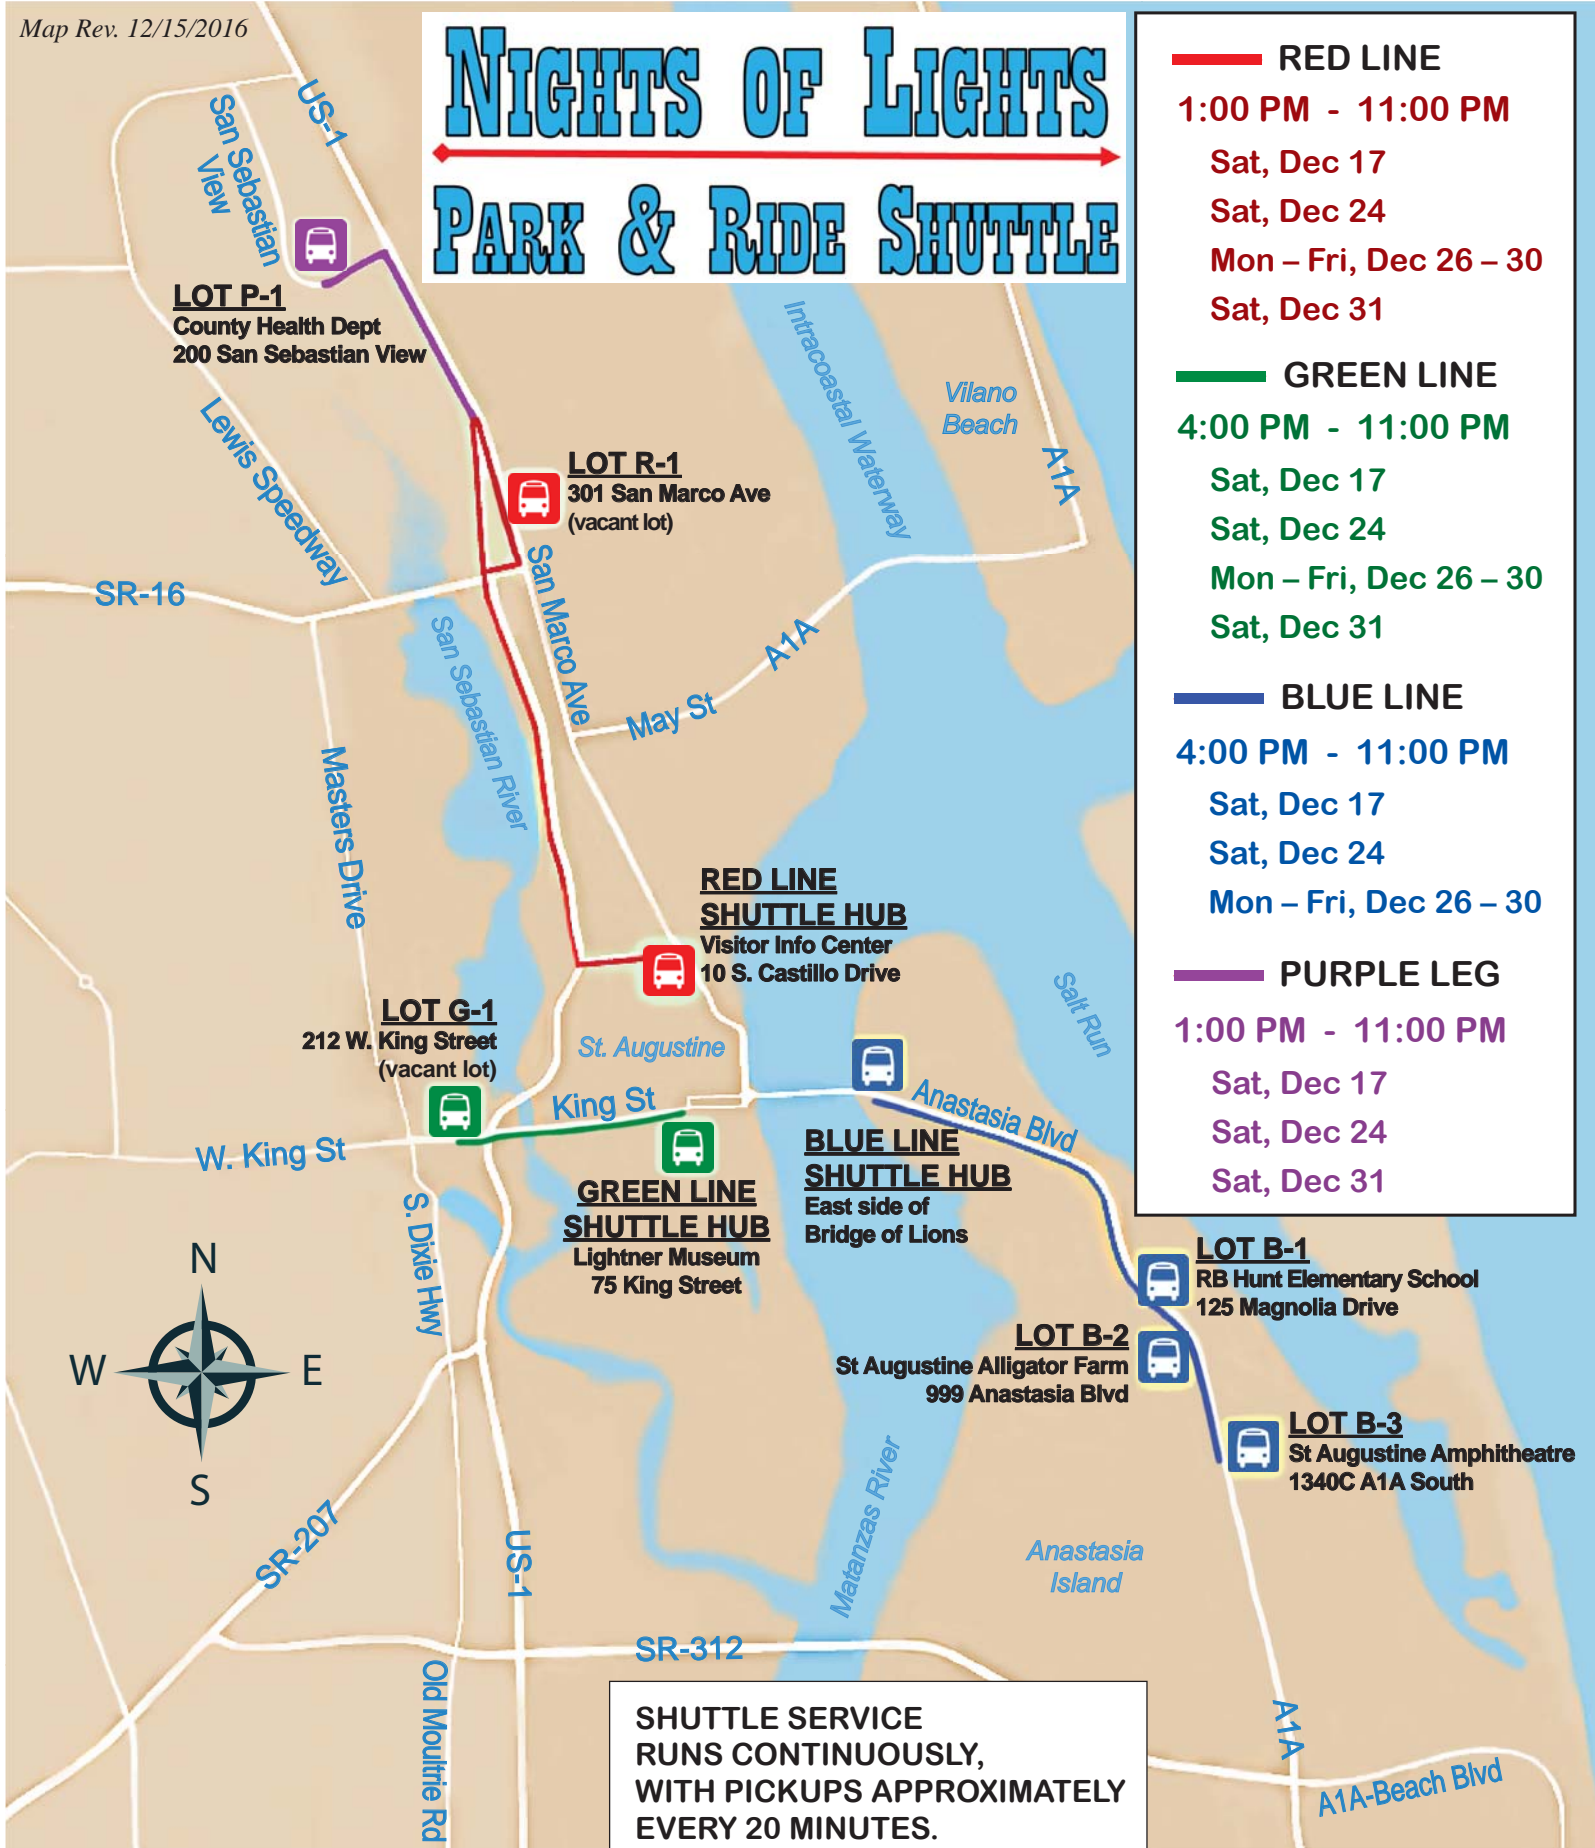

NIGHTS OF LIGHTS PARK & RIDE SHUTTLE

RED LINE
 1:00 PM - 11:00 PM
 Sat, Dec 17
 Sat, Dec 24
 Mon - Fri, Dec 26 - 30
 Sat, Dec 31

GREEN LINE
 4:00 PM - 11:00 PM
 Sat, Dec 17
 Sat, Dec 24
 Mon - Fri, Dec 26 - 30
 Sat, Dec 31

BLUE LINE
 4:00 PM - 11:00 PM
 Sat, Dec 17
 Sat, Dec 24
 Mon - Fri, Dec 26 - 30

PURPLE LEG
 1:00 PM - 11:00 PM
 Sat, Dec 17
 Sat, Dec 24
 Sat, Dec 31

SHUTTLE SERVICE
 RUNS CONTINUOUSLY,
 WITH PICKUPS APPROXIMATELY
 EVERY 20 MINUTES.

NO SHUTTLE SERVICE ON CHRISTMAS DAY & NEW YEARS DAY.
NO BLUE LINE (ISLAND) SHUTTLE ON NEW YEARS EVE.
 (DUE TO "BEACH BLASTOFF" SHUTTLE OPERATIONS)